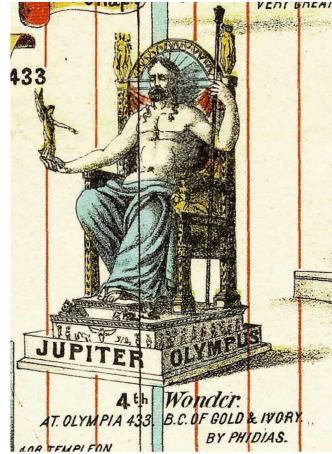

Shang - 1200 B.C.

Bronze head of a king, perhaps Sargon of Akkad, from Nineveh (now in Iraq), Akkadian period, c. 2300 BCE; in the Iraq Museum, Baghdad.

Stone relief depicting Sargon (c. 2334–c. 2279 BCE) standing before a tree of life; in the Louvre, Paris.

GREAT PYRAMID NEAR GIZEH
 Date uncertain

TEMPLE of DIANA. 3^d Wonder
AT EPHESUS.

Built in
 552 B.C.

BURNED ON THE NIGHT OF ALEXANDER'S BIRTH 356.

EAST, AND TOWARD
 PLEASANT LAND. AI
 WAXED GREAT EVEN
 HOST OF HEAVEN. DA
FOURTH BEA
WITH 10 HORNS
 D.

MAUSOLEUM. 5th Wonder.

6th Wonder 302 - 290 B.C.
The Brass Colossus of Rhodes
 was 105 ft high Built 290 B.
 Fell by an earth quake 224 B.
 Was sold by the 6th Caliph
 to a Jew, who loaded 90
 Camels with 800 lbs
 each (360 Tons)
 About 623 A.D.
 ALEXANDRIA IN EGYPT. 7
 WHEREOF WERE SIX MILE
 WAS BUILT BY ALEXAND
 GREAT 332 B.C. WHO WA
 THERE 322 B.C.
 IT BECAME THE RESIDEN
 PTOLEMIES.
 THE GREEK SOVEREIGNS

WAXED
 ND WHEN
 NG, THE
 BROKEN
 P FOUR
 AND OUT
 I CAME
 HORN
 XCEED
 YARD
 D

The PHAROS of
ALEXANDRIA.
7th Wonder
BY PTOL, PHILADELPHUS
280. B.C.
550 FT. HIGH.

JUDAS MACCABEUS.

EX ARCHETYP0 RAPHAELIS VRBINATIS
QVOD EST APVD THOMAM CAVALERIVM PATRICIVM ROMANVM
EXCVDEBAT ROMAE ANTONIVS LAFFREVS SEOVANI