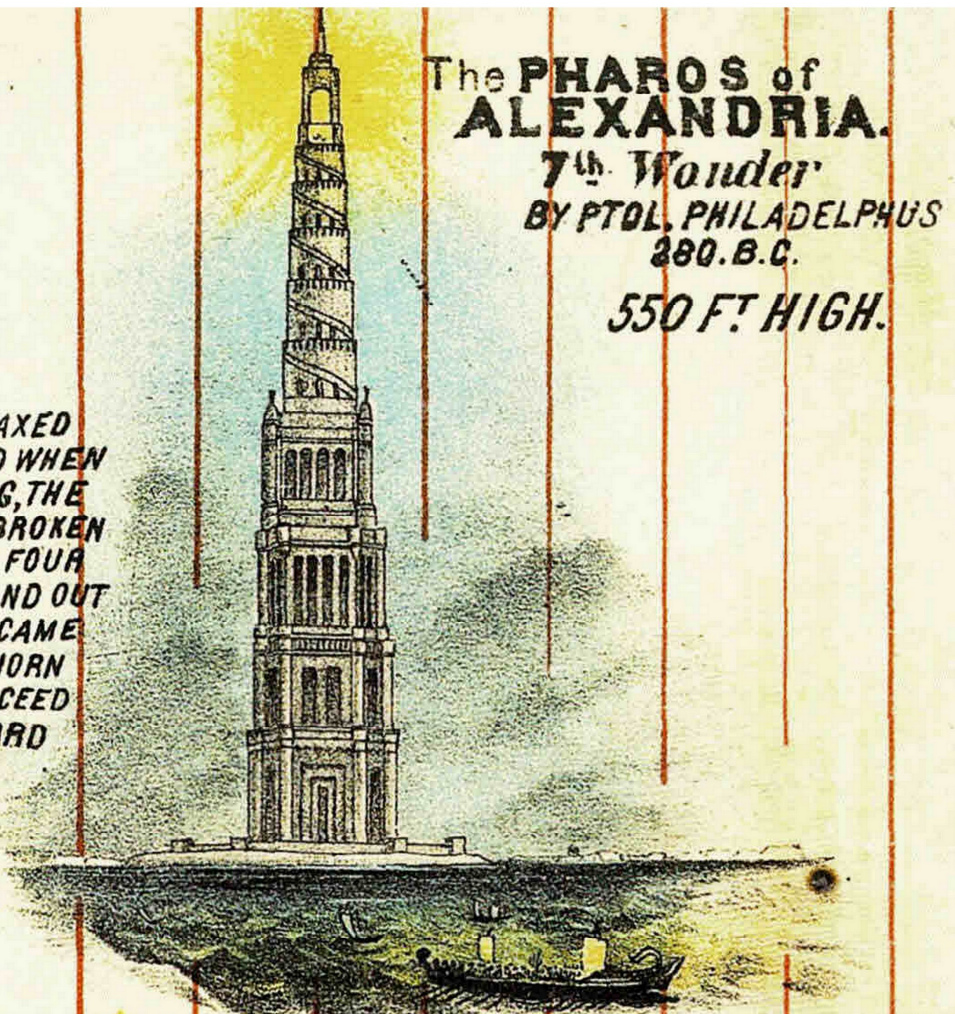

BURNED ON THE NIGHT OF ALEXANDER'S BIRTH 356.

The PHAROS of
ALEXANDRIA.
7th Wonder
BY PTOL, PHILADELPHUS
280. B.C.
550 FT. HIGH.