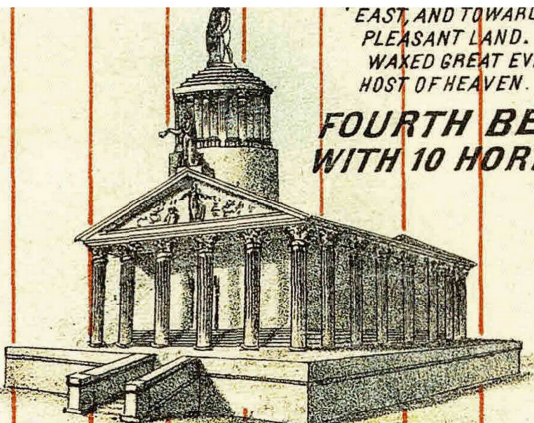

Shang - 1200 B.C.

Bronze head of a king, perhaps Sargon of Akkad, from Nineveh (now in Iraq), Akkadian period, c. 2300 BCE; in the Iraq Museum, Baghdad.

Stone relief depicting Sargon (c. 2334–c. 2279 BCE) standing before a tree of life; in the Louvre, Paris.

GREAT PYRAMID NEAR GIZEH
 Date uncertain

TEMPLE of DIANA. 3^d Wonder
AT EPHESUS.

Built in
 552 B.C.

BURNED ON THE NIGHT OF ALEXANDER'S BIRTH 356.

EAST, AND TOWARD
 PLEASANT LAND. AI
 WAXED GREAT EVEN
 HOST OF HEAVEN. DA
FOURTH BEA
WITH 10 HORNS
 D.

MAUSOLEUM. 5th Wonder.

6th Wonder 302 - 290 B.C.
The Brass Colossus of Rhodes
 was 105 ft high Built 290 B.
 Fell by an earth quake 224 B.
 Was sold by the 6th Caliph
 to a Jew, who loaded 90
 Camels with 800 lbs
 each (360 Tons)
 About 623 A.D.
 ALEXANDRIA IN EGYPT. 7
 WHEREOF WERE SIX MILE
 WAS BUILT BY ALEXAND
 GREAT 332 B.C. WHO WA
 THERE 322 B.C.
 IT BECAME THE RESIDEN
 PTOLEMIES.
 THE GREEK SOVEREIGNS